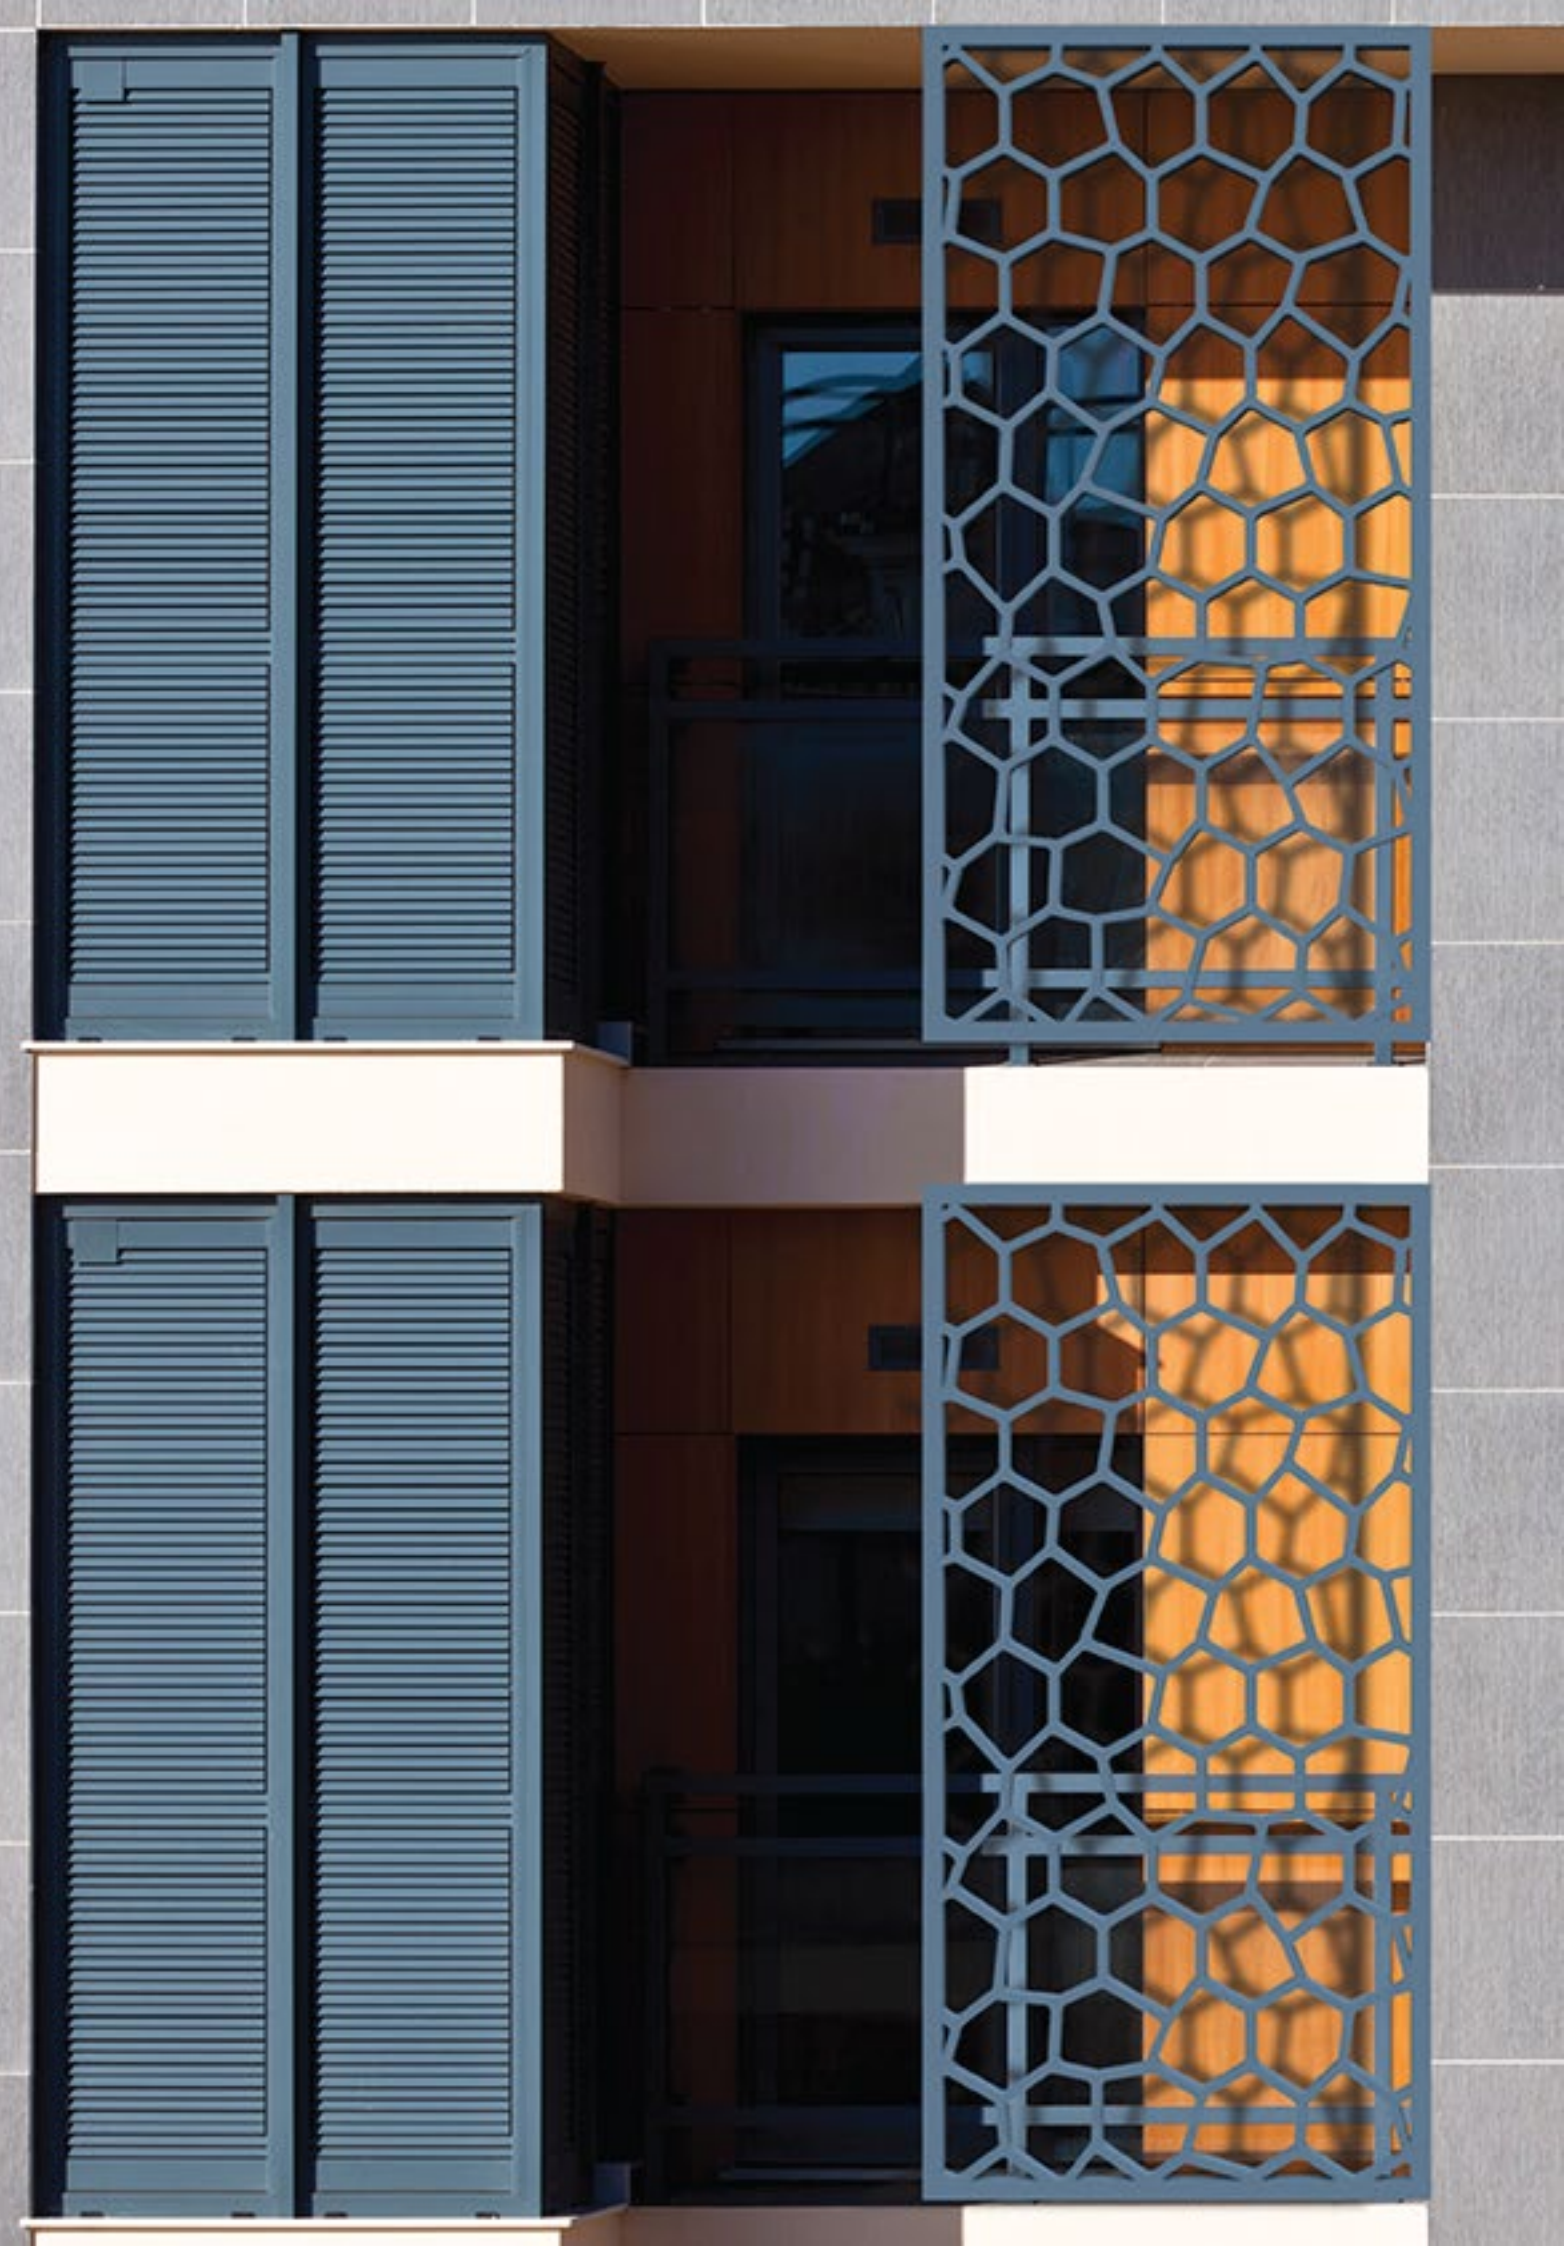

jäblonka

apple tree

Panele ażurowe 2017

50x50

50x100

68x200

100x200

honeycomb

50x50

50x100

68x200

100x200

honeycomb double

50x50

50x100

68x200